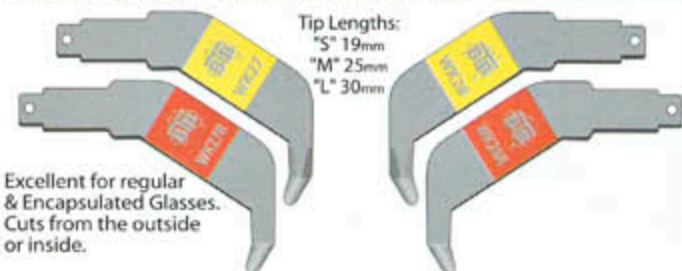

- Curved & Encapsulated glasses
- Long Reach

Do not use serrated blades for body mould removals

EXTERNAL & INTERNAL CUT-POWERED COLD KNIFE

WK27 - Powered Cold Knife Blade - Left Hand
WK27R - Reverse Powered Cold Knife Blade
WK28 - Powered Cold Knife Blade - Right Hand
WK28R - Reverse Powered Cold Knife Blade

- Avoids operator injury or vehicle damage associated with manual methods

Tip Lengths:
 "S" 19mm
 "M" 25mm
 "L" 30mm

Excellent for regular & Encapsulated Glasses. Cuts from the outside or inside.

BACKFILL REMOVAL BLADES (For Bus/Coach/Train Glass Removal)