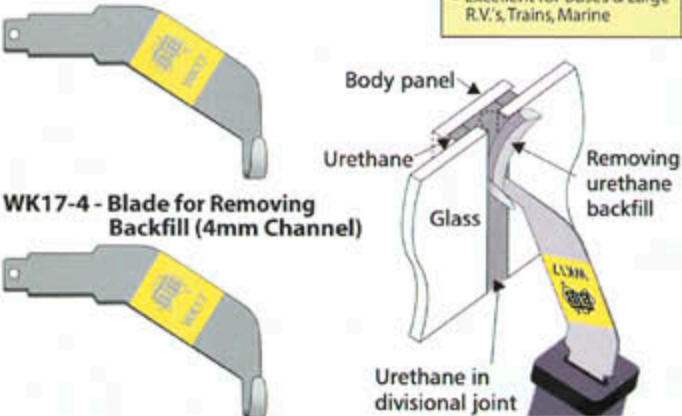

WK17-4 - Blade for Removing Backfill (4mm Channel)