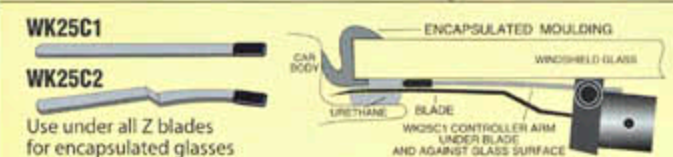

Use under all Z blades for encapsulated glasses

WK26 Use with WK17 Backfill removal blades

WK11 INSULATOR Replacement Controller Arm Tip

WKCAA Optional Cont./Arm Finger Adjuster